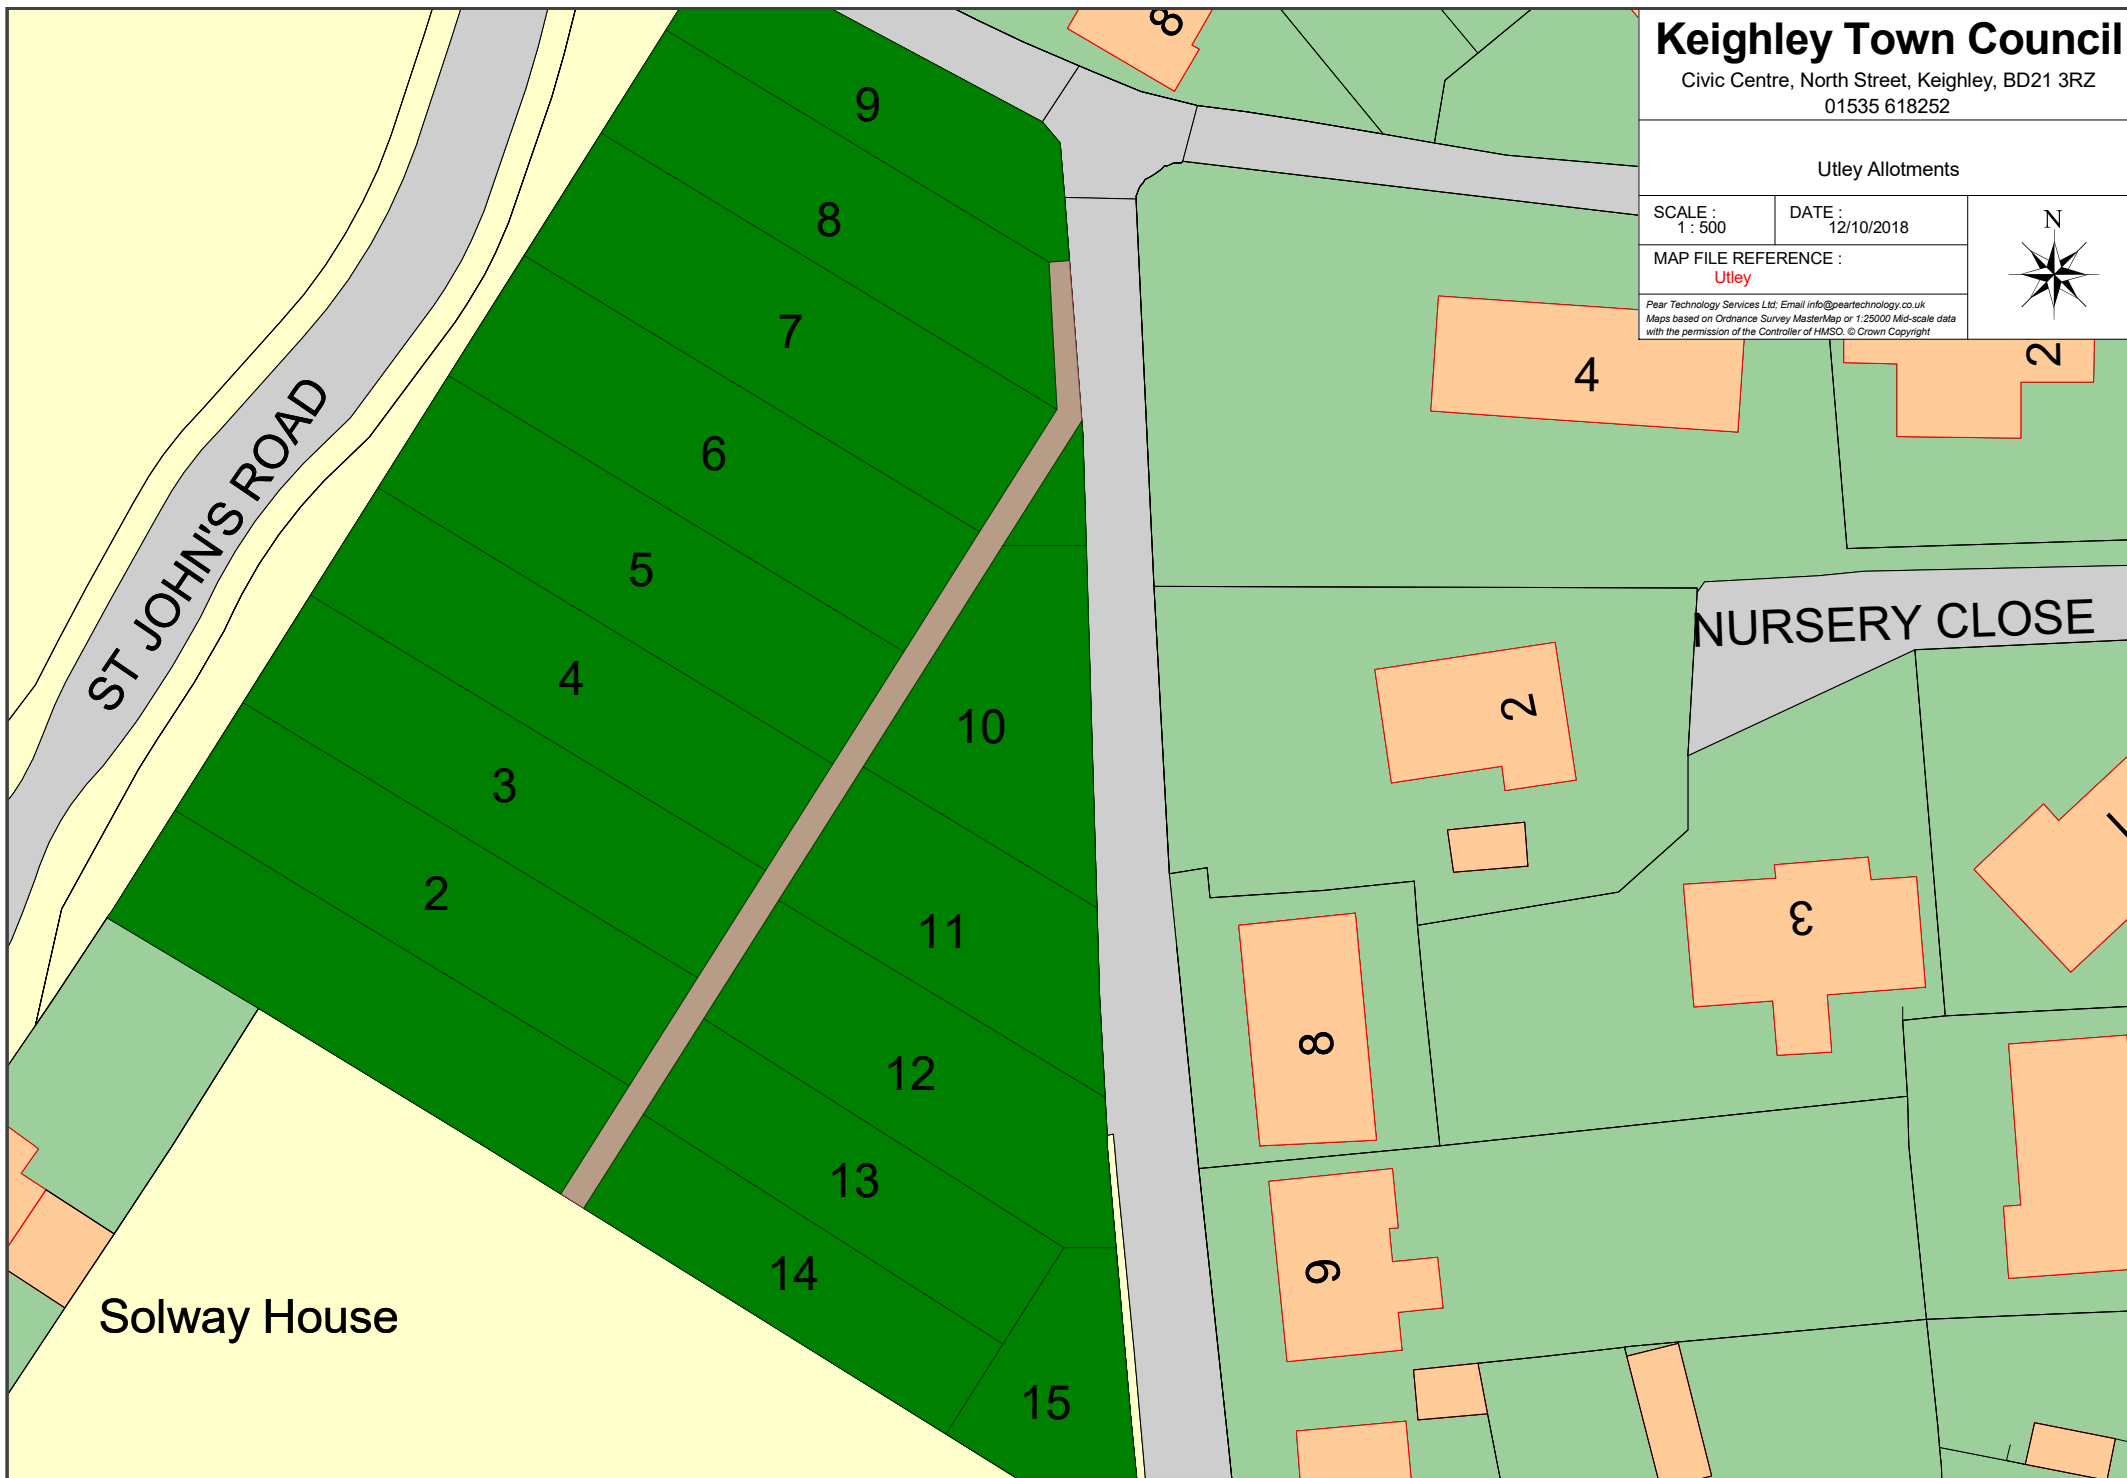

Keighley Town Council

Civic Centre, North Street, Keighley, BD21 3RZ
01535 618252

Utley Allotments

SCALE :
1 : 500

DATE :
12/10/2018

MAP FILE REFERENCE :
Utley

ST JOHN'S ROAD

NURSERY CLOSE

Solway House